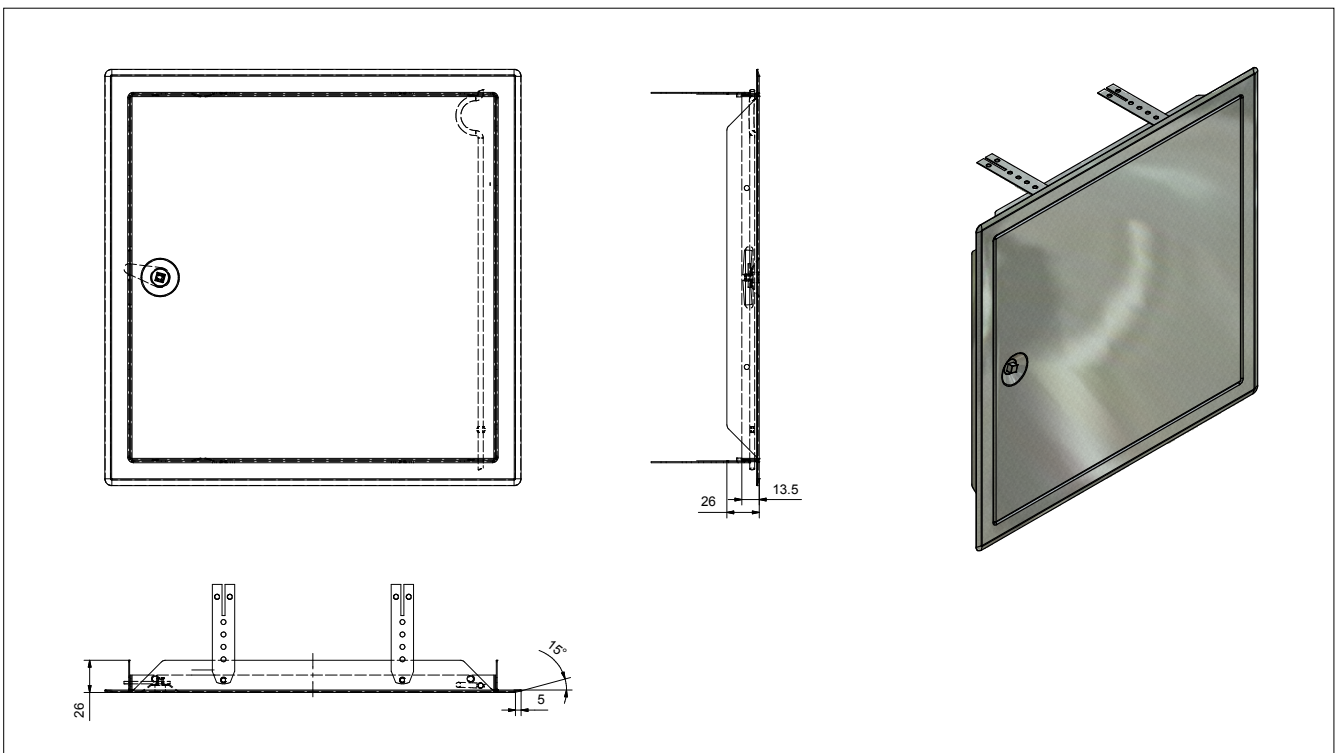

### Access door SOFTLINE

openable with square-socket-key

- Galvanised steel sheet
- White (RAL 9016) or other RAL colour on special order
- Standard dimensions 150 × 150 mm to 600 × 600 mm
- Removable door

### Access door SOFTLINE

with snap lock

- Galvanised steel sheet
- White (RAL 9016) or other RAL colour on special order
- Standard dimensions 200 × 200 mm to 600 × 600 mm
- Closing and opening with a push on the door
- Removable door

### TECHNICAL SPECIFICATION

Access door	Lock type	Hole size, mm
Softline white	square-socket-lock	150 x 150
Softline white	square-socket-lock	150 x 200
Softline white	square-socket-lock	200 x 200
Softline white	square-socket-lock	200 x 250
Softline white	square-socket-lock	200 x 300
Softline white	square-socket-lock	250 x 250
Softline white	square-socket-lock	250 x 300
Softline white	square-socket-lock	300 x 300
Softline white	square-socket-lock	400 x 400
Softline white	square-socket-lock	400 x 600
Softline white	square-socket-lock	500 x 500
Softline white	square-socket-lock	600 x 600
Softline white	square-socket-lock	600 x 800
Softline white	square-socket-lock	800 x 800
Softline white	square-socket-lock	800 x 1000
Softline white	square-socket-lock	1000 x 1000
Softline white	snap lock	200 x 200
Softline white	snap lock	300 x 300
Softline white	snap lock	400 x 400
Softline white	snap lock	500 x 500
Softline white	snap lock	600 x 600

### Access door ALU-STAR for installation to plaster board ceiling and wall

- Suitable for installation to 12.5; 15 and 2 × 12.5 mm thick plaster board ceiling and wall
- The door frame is made of aluminium profile
- Standard dimensions 200 × 200 mm to 600 × 600 mm
- Closing and opening with a push on the door
- Removable door