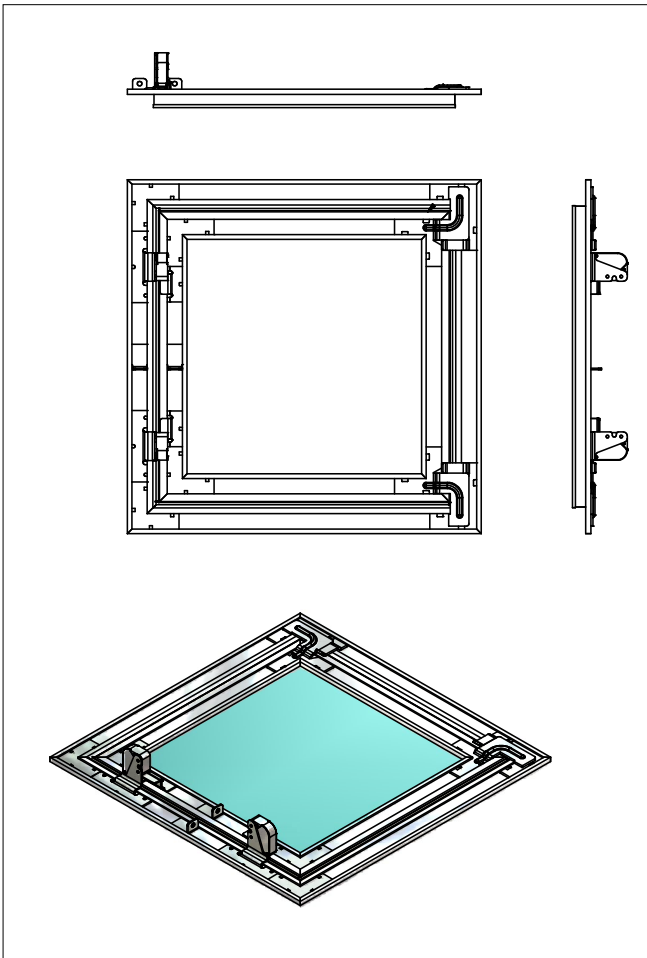

Access door ALU-STAR for installation to plaster board ceiling and wall

- Suitable for installation to 12.5; 15 and 2 × 12.5 mm thick plaster board ceiling and wall
- The door frame is made of aluminium profile
- Standard dimensions 200 × 200 mm to 600 × 600 mm
- Closing and opening with a push on the door
- Removable door

TECHNICAL SPECIFICATION

Access door	Hole size, mm
Plaster ceiling and wall access door Alu-Star 12.5 GK	200 x 200
Plaster ceiling and wall access door Alu-Star 12.5 GK	300 x 300
Plaster ceiling and wall access door Alu-Star 12.5 GK	400 x 400
Plaster ceiling and wall access door Alu-Star 12.5 GK	500 x 500
Plaster ceiling and wall access door Alu-Star 12.5 GK	600 x 600
Plaster ceiling and wall access door Alu-Star 12.5 GK	600 x 800
Plaster ceiling and wall access door Alu-Star 12.5 GK	600 x 1000
Plaster ceiling and wall access door Alu-Star 12.5 GK	600 x 1200
Plaster ceiling and wall access door Alu-Star 12.5 GK	800 x 800
Plaster ceiling and wall access door Alu-Star 12.5 GK	800 x 1000
Plaster ceiling and wall access door Alu-Star 12.5 GK	800 x 1200
Plaster ceiling and wall access door Alu-Star 12.5 GK	1000 x 1000
Plaster ceiling and wall access door Alu-Star 12.5 GK	1000 x 1200
Plaster ceiling and wall access door Alu-Star 12.5 GK	1200 x 1200
Alu-Star Rondo, round	Ø 300
Alu-Star Rondo, round	Ø 400
Alu-Star Rondo, round	Ø 600

STUDIOGREEN OÜ

Vabriku 33-7, Tallinn 10411

Tel. +372 656 2600

Fax +372 656 2601

e-mail: info@studiogreen.ee

www.studiogreen.ee