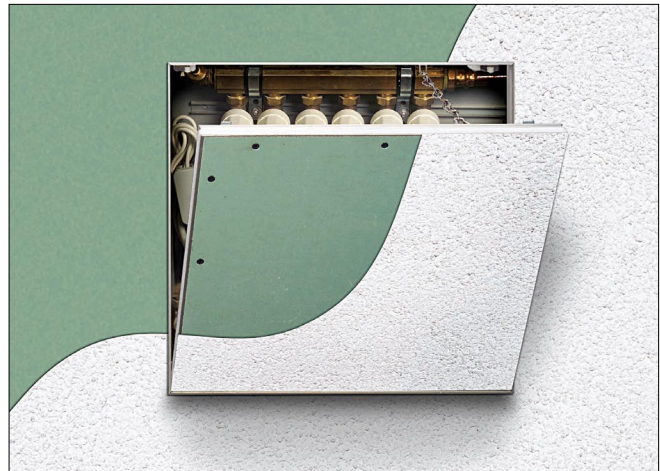

Access door ALU-STAR for installation to plaster board ceiling and wall

- Suitable for installation to 12.5; 15 and 2 × 12.5 mm thick plaster board ceiling and wall
- The door frame is made of aluminium profile
- Standard dimensions 200 × 200 mm to 600 × 600 mm
- Closing and opening with a push on the door
- Removable door

TECHNICAL SPECIFICATION

Access door	Hole size, mm
Plaster ceiling and wall access door Alu-Star 12.5 GK	200 x 200
Plaster ceiling and wall access door Alu-Star 12.5 GK	300 x 300
Plaster ceiling and wall access door Alu-Star 12.5 GK	400 x 400
Plaster ceiling and wall access door Alu-Star 12.5 GK	500 x 500
Plaster ceiling and wall access door Alu-Star 12.5 GK	600 x 600
Plaster ceiling and wall access door Alu-Star 12.5 GK	600 x 800
Plaster ceiling and wall access door Alu-Star 12.5 GK	600 x 1000
Plaster ceiling and wall access door Alu-Star 12.5 GK	600 x 1200
Plaster ceiling and wall access door Alu-Star 12.5 GK	800 x 800
Plaster ceiling and wall access door Alu-Star 12.5 GK	800 x 1000
Plaster ceiling and wall access door Alu-Star 12.5 GK	800 x 1200
Plaster ceiling and wall access door Alu-Star 12.5 GK	1000 x 1000
Plaster ceiling and wall access door Alu-Star 12.5 GK	1000 x 1200
Plaster ceiling and wall access door Alu-Star 12.5 GK	1200 x 1200
Alu-Star Rondo, round	Ø 300
Alu-Star Rondo, round	Ø 400
Alu-Star Rondo, round	Ø 600

STUDIOGREEN OÜ

Vabriku 33-7, Tallinn 10411

Tel. +372 656 2600

Fax +372 656 2601

e-mail: info@studiogreen.ee

www.studiogreen.ee